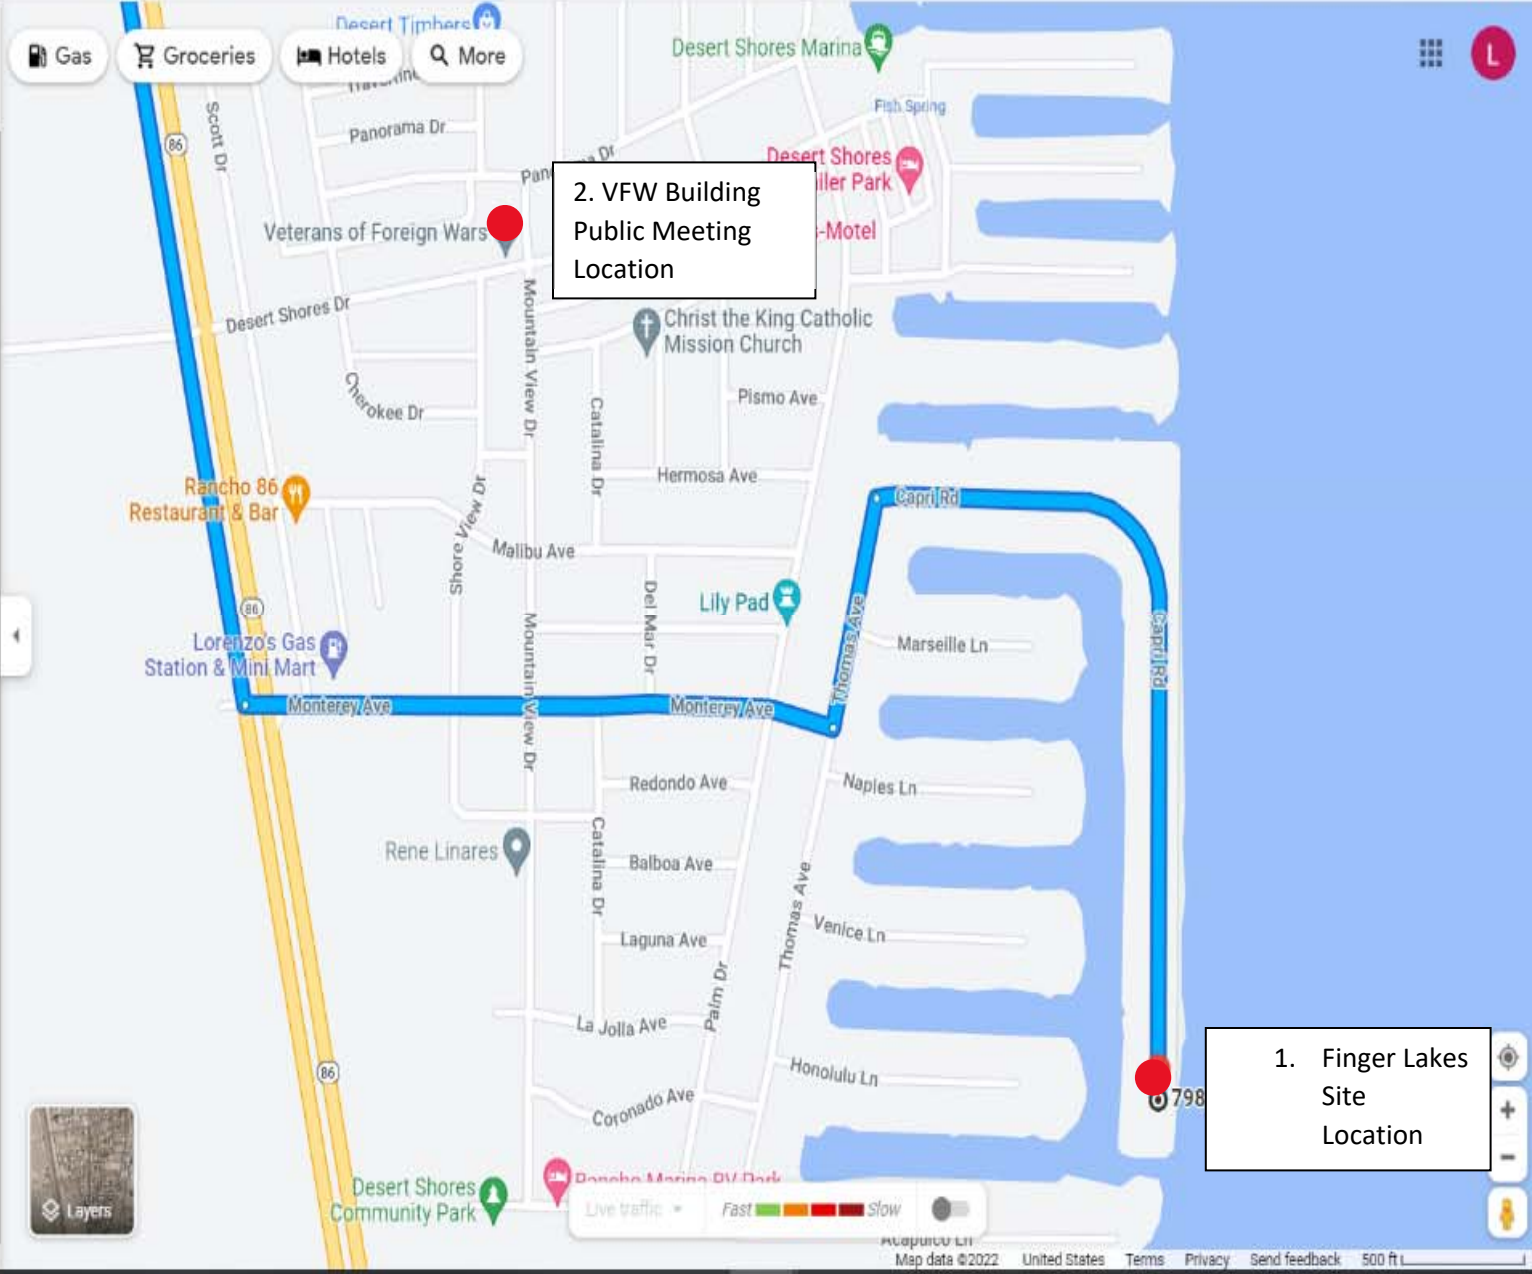

from Indio, California
to 798-700 Capri Rd, Thermal, CA 92274

34 min (28.1 miles)

via CA-86 S
Fastest route now due to traffic conditions

Indio
California

- > Get on I-10 E from Jackson St, Avenue 45 and Golf Center Pkwy
5 min (1.6 mi)
- > Follow CA-86 S to Monterey Ave in Imperial County
25 min (25.3 mi)
- > Continue on Monterey Ave. Drive to Capri Rd in Desert Shores
4 min (1.2 mi)

798-700 Capri Rd
Thermal, CA 92274

These directions are for planning purposes only. You may find that construction projects, traffic, weather, or other events may cause conditions to differ from the map results, and you should plan your route accordingly. You must obey all signs or notices regarding your route.

2. VFW Building
Public Meeting
Location

1. Finger Lakes
Site
Location